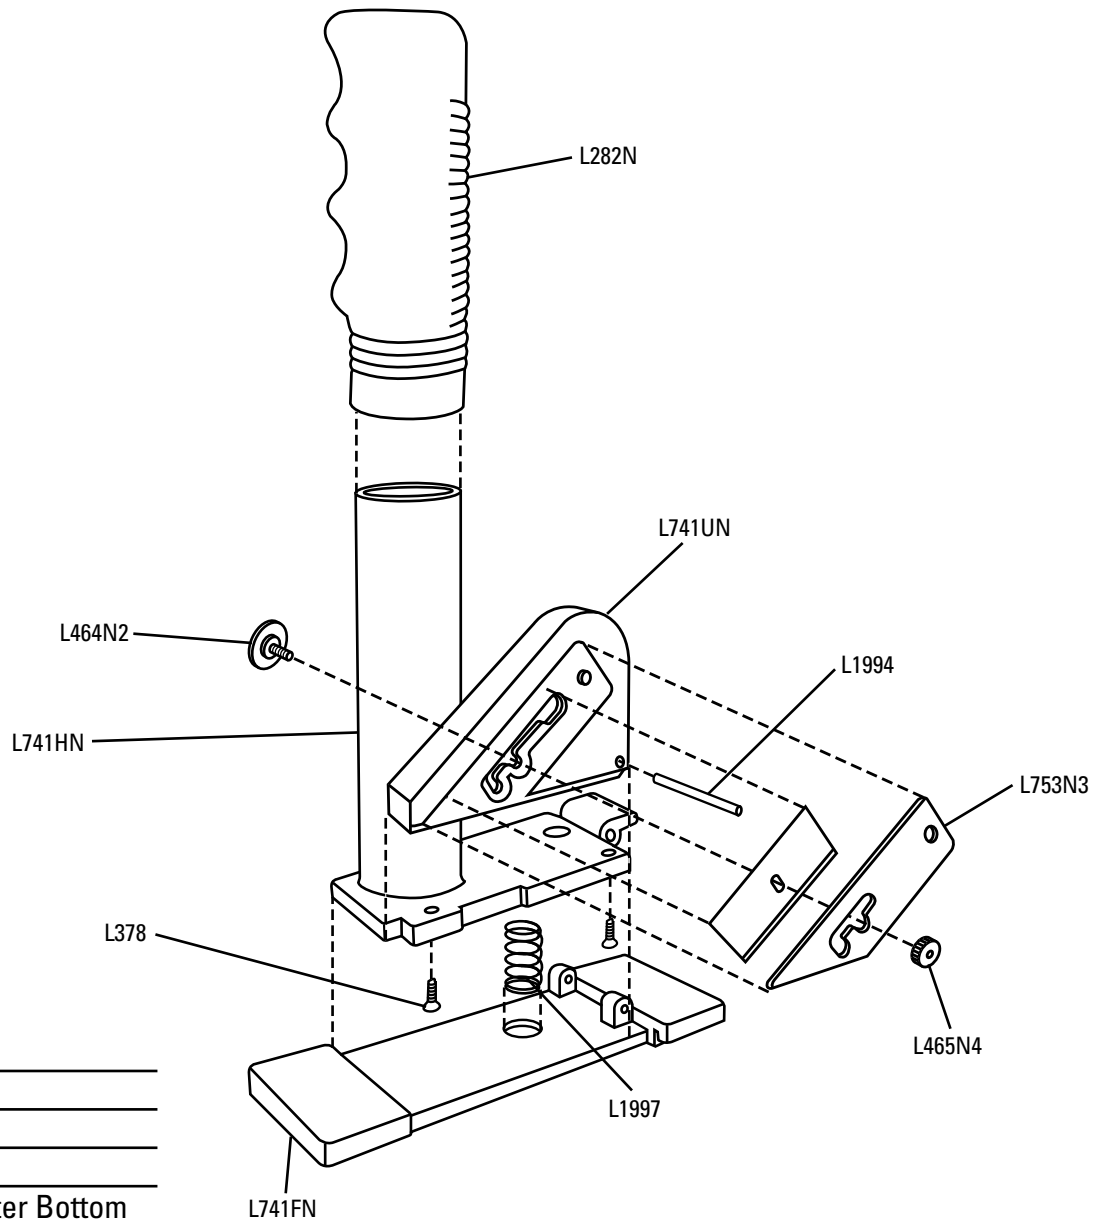

ARTIST ELITE STRAIGHT CUTTER

MODEL 701-1

PARTS DIAGRAM

Parts List

L282N	Handle Grip
L378	Screw x 2
L464N2	Bolt
L465N4	Nut
L741FN	Straight Cutter Bottom
L741HN	Straight Cutter Handle
L741UN	Straight Cutter Upright
L753N3	Cover Plate
L1994	Hinge Pin
L1997	Spring