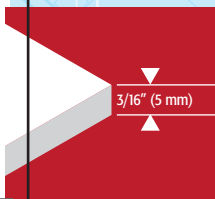

FOAMWERKS™

Model WC-4010

FOR USE ON STANDARD FOAMBOARD ONLY

FOAMBOARD RABBIT CUTTER

CUTTER À FEUILLURER POUR PLAQUES DE MOUSSE

CORTADORA DE BORDES REBAJADOS PARA UNICEL ESPUMADO

Contains Foamboard Rabbit Cutter and 2 blades